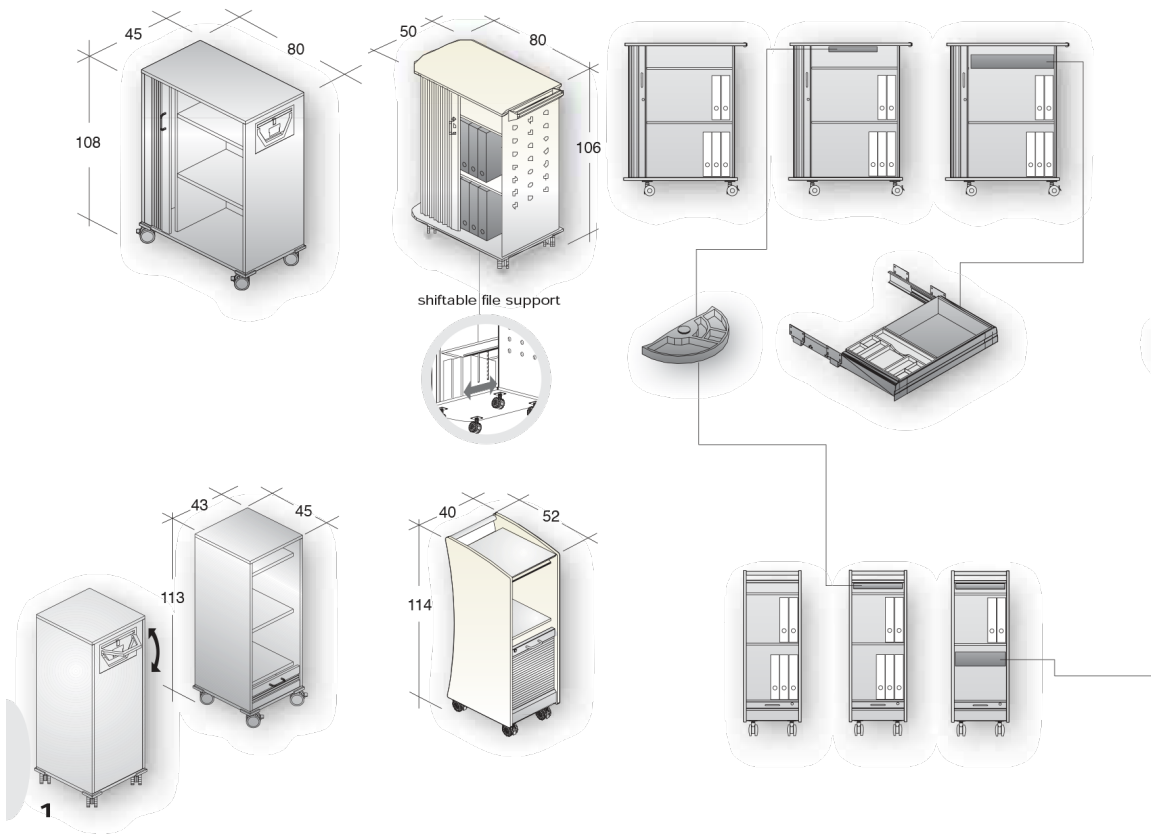

caddies

Centimeters to Inches = Centimeters ÷ 2.54 • Millimeters to Inches = Millimeters ÷ 25.4